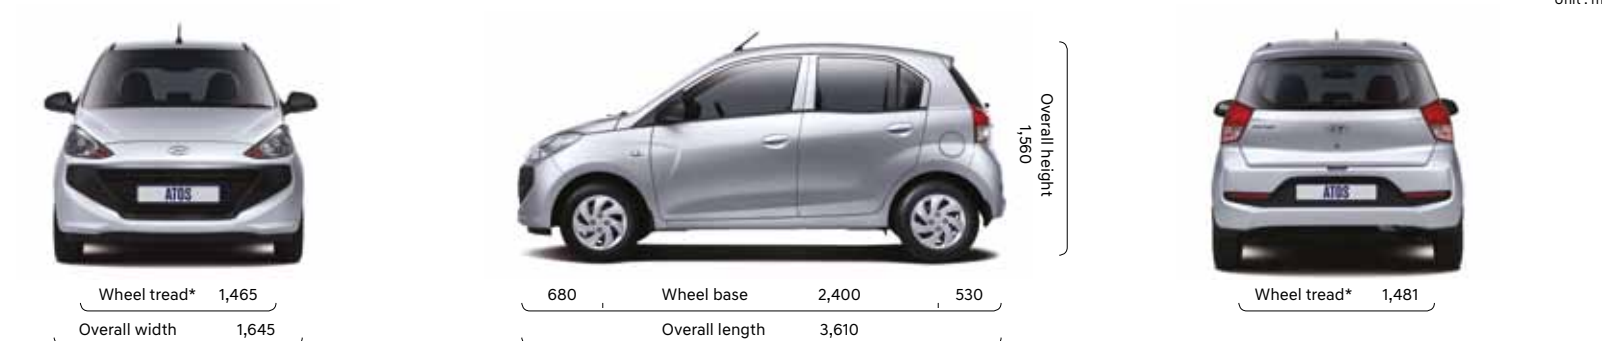

Specifications

Summary		Engine	
Infotainment system with CarPlay	Yes	Engine Size (cc)	1086
Bluetooth	Yes	Total system kW output (kW)	50 @ 5500
Manual Air Conditioner	Yes	Total system Torque output (Nm)	99 @ 2800
Electric Windows	Front	Dimensions & Weights	
ABS Brakes	Yes	Length (mm)	3610
Driver & Passenger Airbag	Yes	Width (mm)	1645
ISOFIX Child Seat Attachments	Yes	Height (mm)	1560
Central Locking	Drivers Knob control	Ground Clearance (mm)	165
Steering Wheel – Multifunction controls	Audio & Bluetooth	Wheelbase (mm)	2400
Seat Covering	Cloth & Vinyl	Capacity	
Headrest	Up/Down function	Fuel Tank Capacity (ltrs)	35
Wheel Type	Styled Covers 14"	Boot Capacity (dm3)	235ℓ

Dimensions